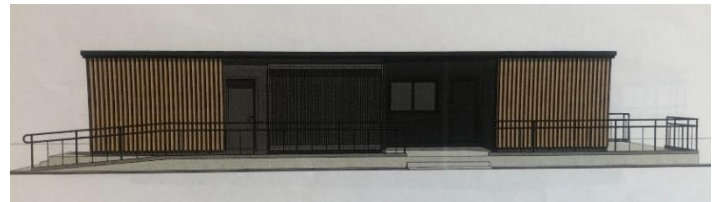

Groby Juniors Football Club are proposing the installation of a new changing room, kitchen and toilet facility on Stamford Park. Their proposal also includes additional car parking spaces placed onto the park.

*Our proposal is to create a small facility in a corner of Stamford Memorial Park to provide essential facilities. This will include changing rooms, kitchen and accessible toilets for all players and spectators, which is becoming particularly important due to the number of young girls who are joining the club. It would also provide storage for equipment, and the opportunity to generate additional revenue selling refreshments which would improve the sustainability of the club and help to ensure its future.*